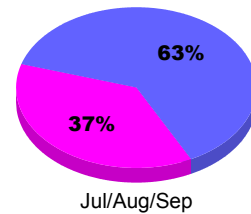

Membership Results
2011-2012

Membership
2010-2011

Month	Net Memb Goal	Actual New Memb	Actual Dropped Memb	Gain/Loss of Memb	Gain/Loss of Memb
Jul/Aug/Sep		79	-63	16	48
Totals		79	-63	16	48

Membership Results 2011-2012

Goal, New, Dropped, Gain/Loss

Comparison of Membership Gain/Loss

Current Year Compared to the Previous Year

Gender Comparison 2011-2012

Jul/Aug/Sep

Male Female