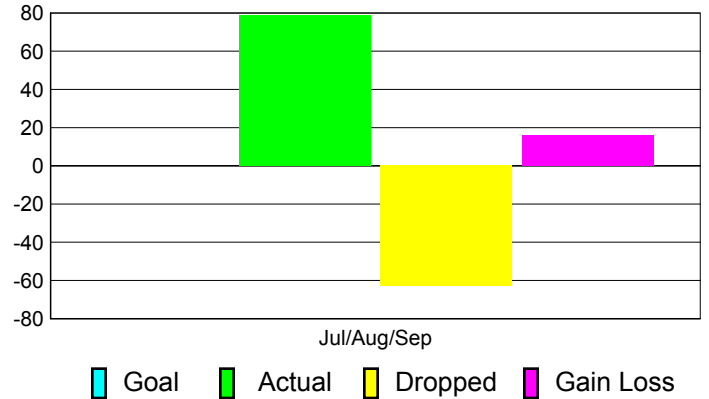

Membership Results 2011-2012

Goal, New, Dropped, Gain/Loss

Comparison of Membership Gain/Loss

Current Year Compared to the Previous Year